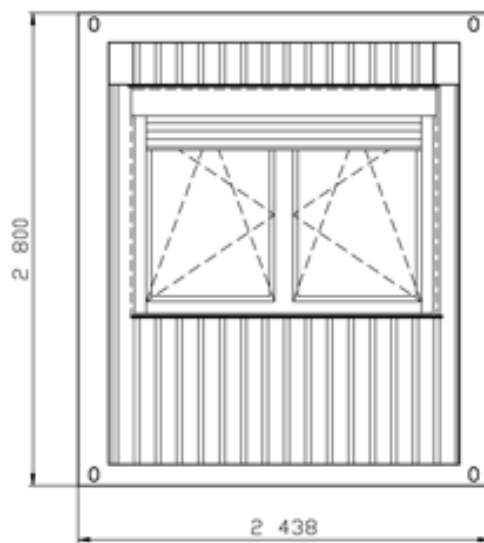

# IM 01 - Standard Line

	typ	IM 01
	izolace	80-60-80

Roof

<b>Roofing</b>	galvanized profiled sheet 0,75 mm, wave depth 35 mm
<b>Insulation</b>	mineral wool 80mm
<b>Heat transfer coefficient</b>	U=0,527 W/m <sup>2</sup> K (80 mm)
<b>Vapour barrier</b>	PE film 0,11 mm
<b>Inside panelling</b>	bouth sides laminated chipboard 10mm, white
<b>Roof drainage</b>	4 plastic leads ø60 mm
<b>Floor loading</b>	150 kg/m <sup>2</sup>

## Wall

<b>Outside panelling</b>	galvanized profiled sheet 0,55 mm, wave depth 10 mm
<b>Surface finish</b>	light and weather resistant two-component paint in RAL Tone acc.to choice
<b>Insulation</b>	mineral wool 60mm
<b>Heat transfer coefficient</b>	U=0,632 W/m <sup>2</sup> K (60mm)
<b>Vapour barrier</b>	PE film 0,11 mm
<b>Inside panelling</b>	bouth sides laminated chipboard 10mm, white