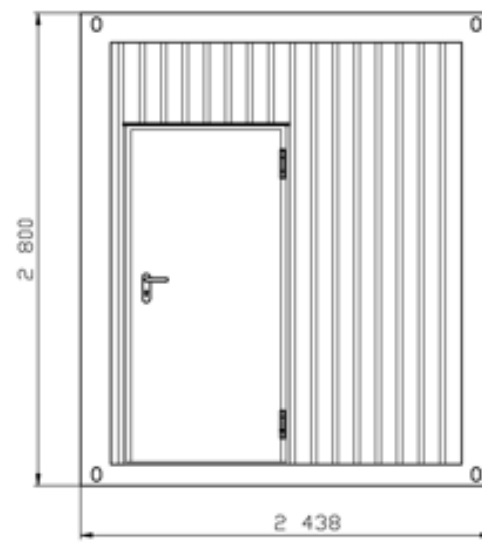

# IM 01 - Standard Line

	typ	IM 01
	izolace	80-60-80

Roof

<b>Roofing</b>	galvanized profiled sheet 0,75 mm, wave depth 35 mm
<b>Insulation</b>	mineral wool 80mm
<b>Heat transfer coefficient</b>	U=0,527 W/m <sup>2</sup> K (80 mm)
<b>Vapour barrier</b>	PE film 0,11 mm
<b>Inside panelling</b>	bouth sides laminated chipboard 10mm, white
<b>Roof drainage</b>	4 plastic leads ø60 mm
<b>Floor loading</b>	150 kg/m <sup>2</sup>

## Wall

<b>Outside panelling</b>	galvanized profiled sheet 0,55 mm, wave depth 10 mm
<b>Surface finish</b>	light and weather resistant two-component paint in RAL Tone acc.to choice
<b>Insulation</b>	mineral wool 60mm
<b>Heat transfer coefficient</b>	U=0,632 W/m <sup>2</sup> K (60mm)
<b>Vapour barrier</b>	PE film 0,11 mm
<b>Inside panelling</b>	bouth sides laminated chipboard 10mm, white

## Equipment

---

<b>Doors</b>	1× metal door, galvanized 875/2000 mm, rubber seal, cylindrical lock, painted in container 's tone
--------------	---

---

<b>Windows</b>	1× plastic windows 1768/1330mm, 2 wings, right and left, hinged-opened, incl. PVC blind, white
----------------	---