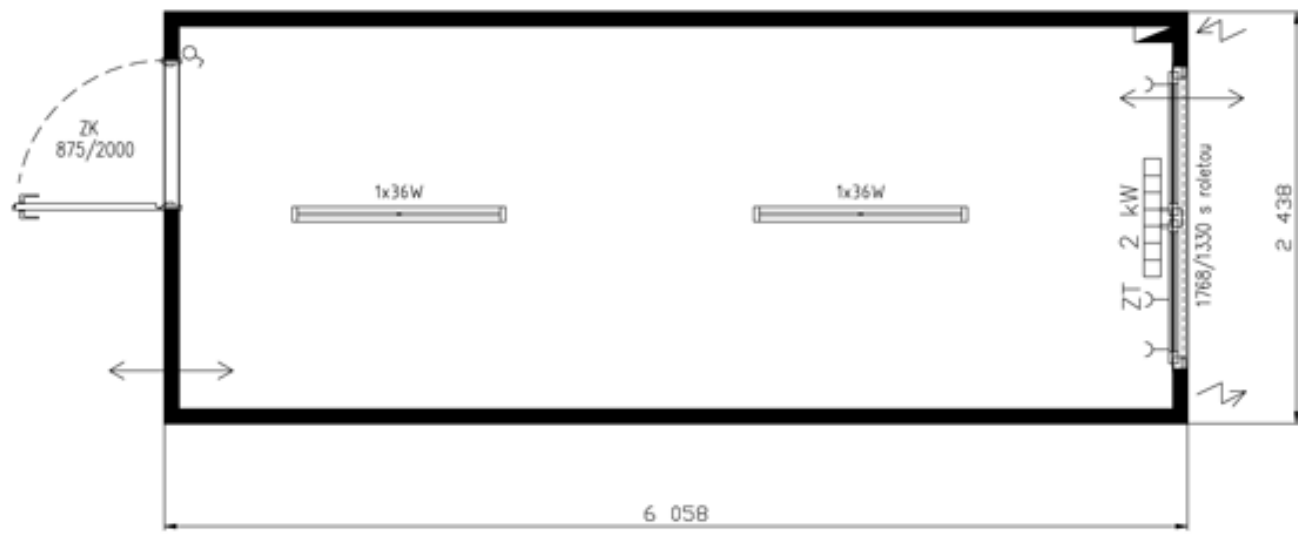

# IM 01 - Standard Line

	typ	IM 01
	izolace	80-60-80

Roof

<b>Roofing</b>	galvanized profiled sheet 0,75 mm, wave depth 35 mm
<b>Insulation</b>	mineral wool 80mm
<b>Heat transfer coefficient</b>	U=0,527 W/m <sup>2</sup> K (80 mm)
<b>Vapour barrier</b>	PE film 0,11 mm
<b>Inside panelling</b>	bouth sides laminated chipboard 10mm, white
<b>Roof drainage</b>	4 plastic leads ø60 mm
<b>Floor loading</b>	150 kg/m <sup>2</sup>

## Wall

<b>Outside panelling</b>	galvanized profiled sheet 0,55 mm, wave depth 10 mm
<b>Surface finish</b>	light and weather resistant two-component paint in RAL Tone acc.to choice
<b>Insulation</b>	mineral wool 60mm
<b>Heat transfer coefficient</b>	U=0,632 W/m <sup>2</sup> K (60mm)
<b>Vapour barrier</b>	PE film 0,11 mm
<b>Inside panelling</b>	bouth sides laminated chipboard 10mm, white