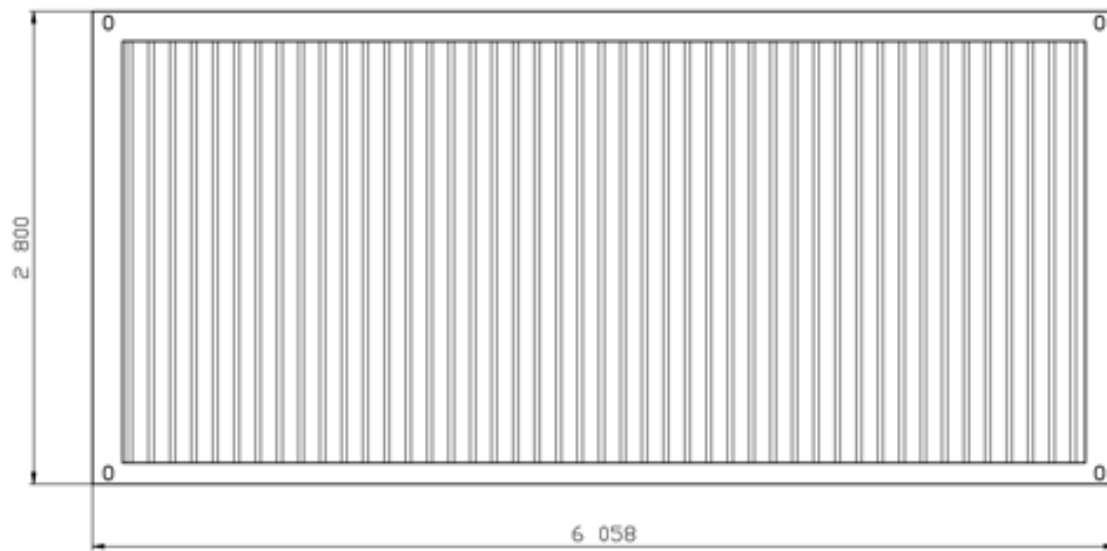

# IM 01 - Standard Line

	typ	IM 01
	izolace	80-60-80

Roof

<b>Roofing</b>	galvanized profiled sheet 0,75 mm, wave depth 35 mm
<b>Insulation</b>	mineral wool 80mm
<b>Heat transfer coefficient</b>	U=0,527 W/m <sup>2</sup> K (80 mm)
<b>Vapour barrier</b>	PE film 0,11 mm
<b>Inside panelling</b>	bouth sides laminated chipboard 10mm, white
<b>Roof drainage</b>	4 plastic leads ø60 mm
<b>Floor loading</b>	150 kg/m <sup>2</sup>

## Wall

<b>Outside panelling</b>	galvanized profiled sheet 0,55 mm, wave depth 10 mm
<b>Surface finish</b>	light and weather resistant two-component paint in RAL Tone acc.to choice
<b>Insulation</b>	mineral wool 60mm
<b>Heat transfer coefficient</b>	U=0,632 W/m <sup>2</sup> K (60mm)
<b>Vapour barrier</b>	PE film 0,11 mm
<b>Inside panelling</b>	bouth sides laminated chipboard 10mm, white